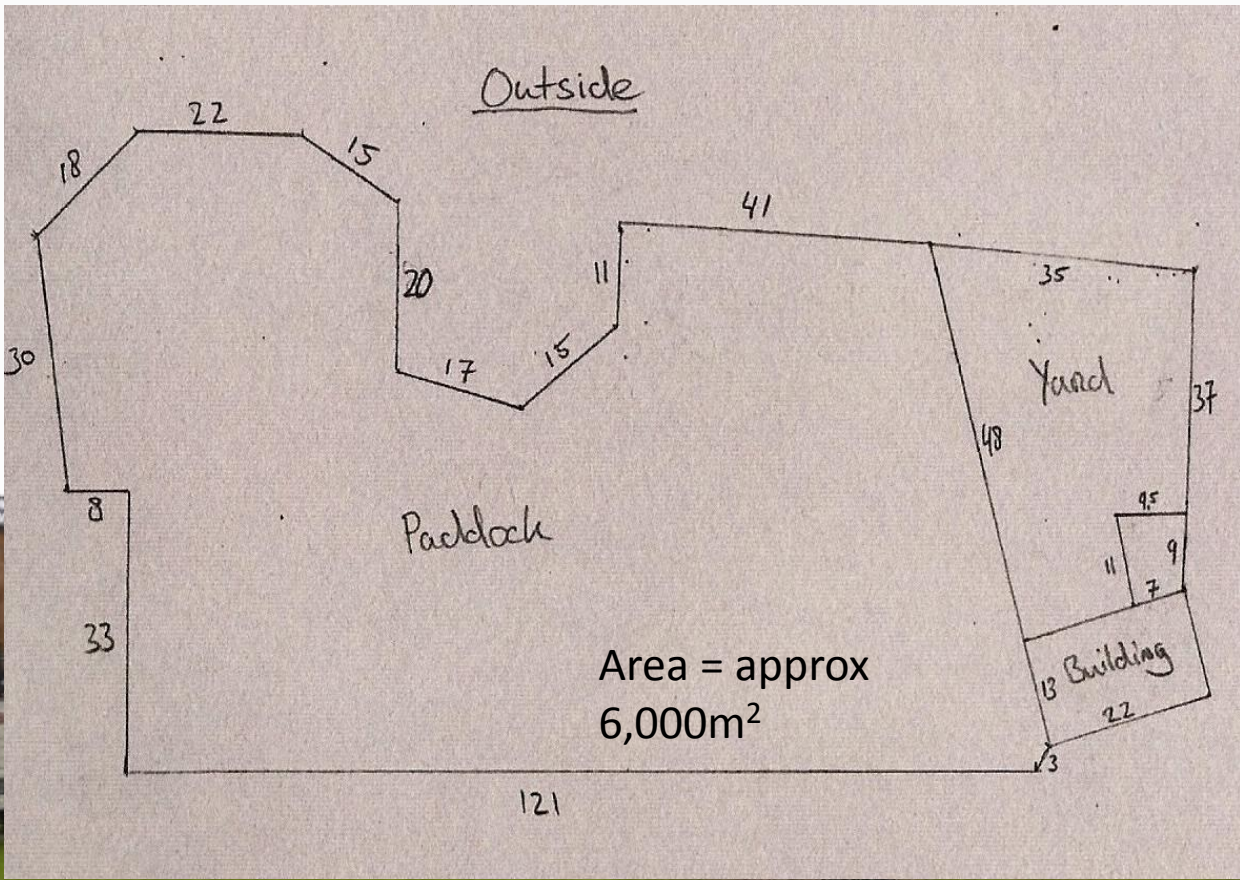

Internal Dimensions

Inside

Total Building = 252m^2

Rhino area = 189m^2

Stalls = 63m^2

1 cm : 2,5 m

Hard Standing Dimensions

Total Area = 1,295m²
Intro area = 100m²