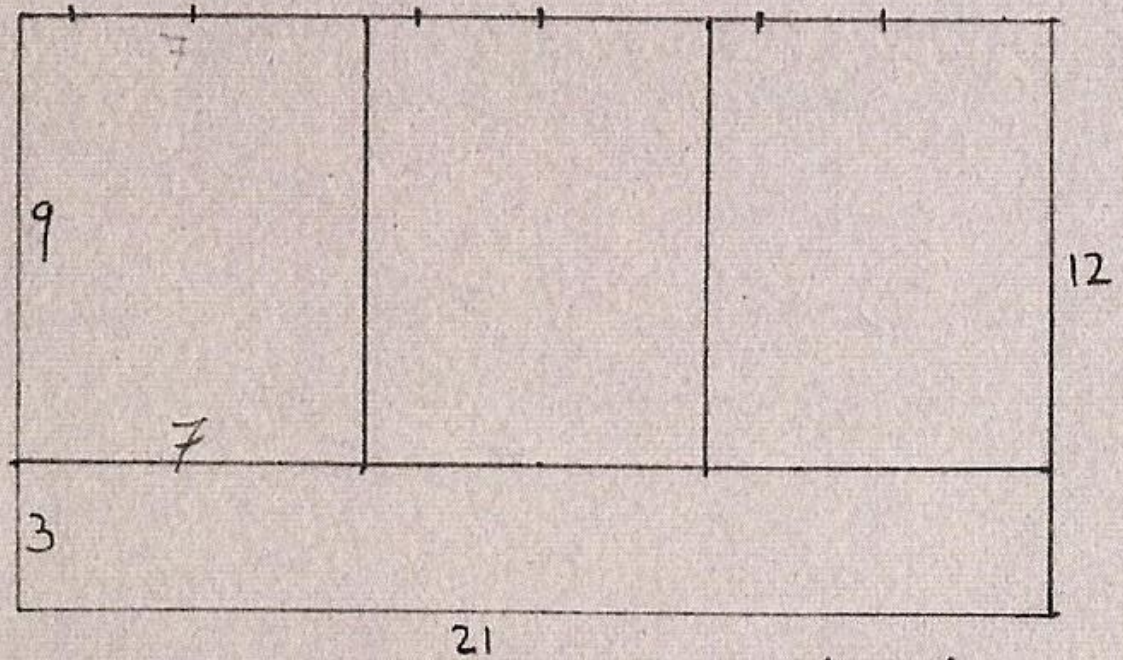

Internal Dimensions

Inside

Total Building = 252m^2

Rhino area = 189m^2

Stalls = 63m^2

1 cm : 2,5 m

Hard Standing Dimensions

Total Area = 1,295m²
Intro area = 100m²