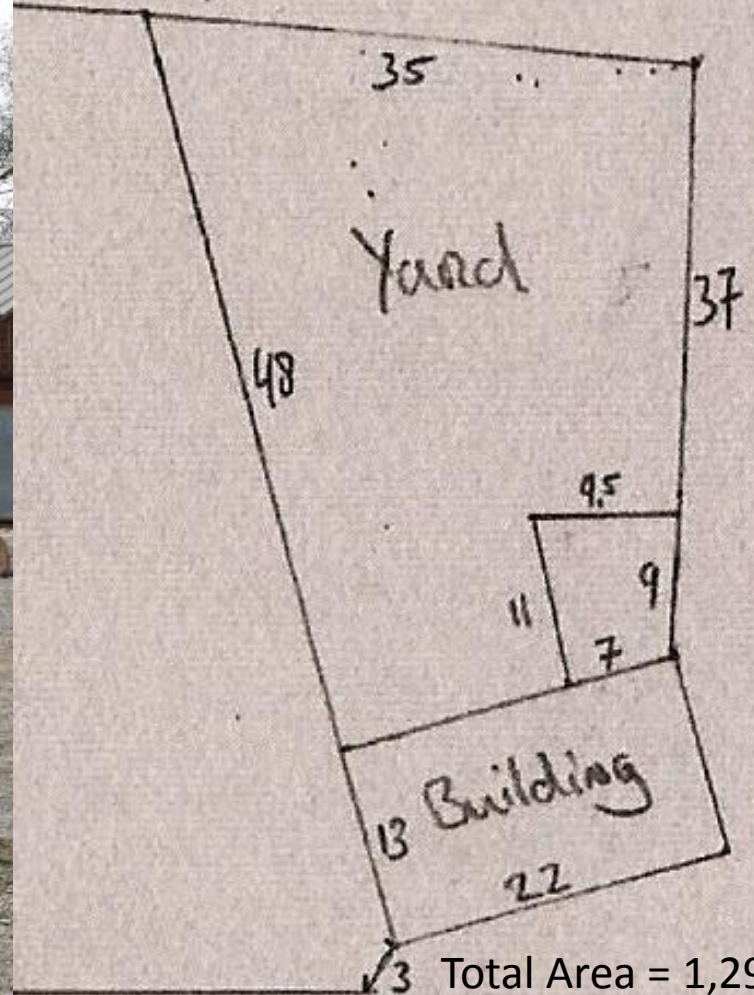

Internal Dimensions

Inside

Total Building = 252m^2

Rhino area = 189m^2

Stalls = 63m^2

1 cm : 2,5 m

Hard Standing Dimensions

Total Area = 1,295m²
Intro area = 100m²