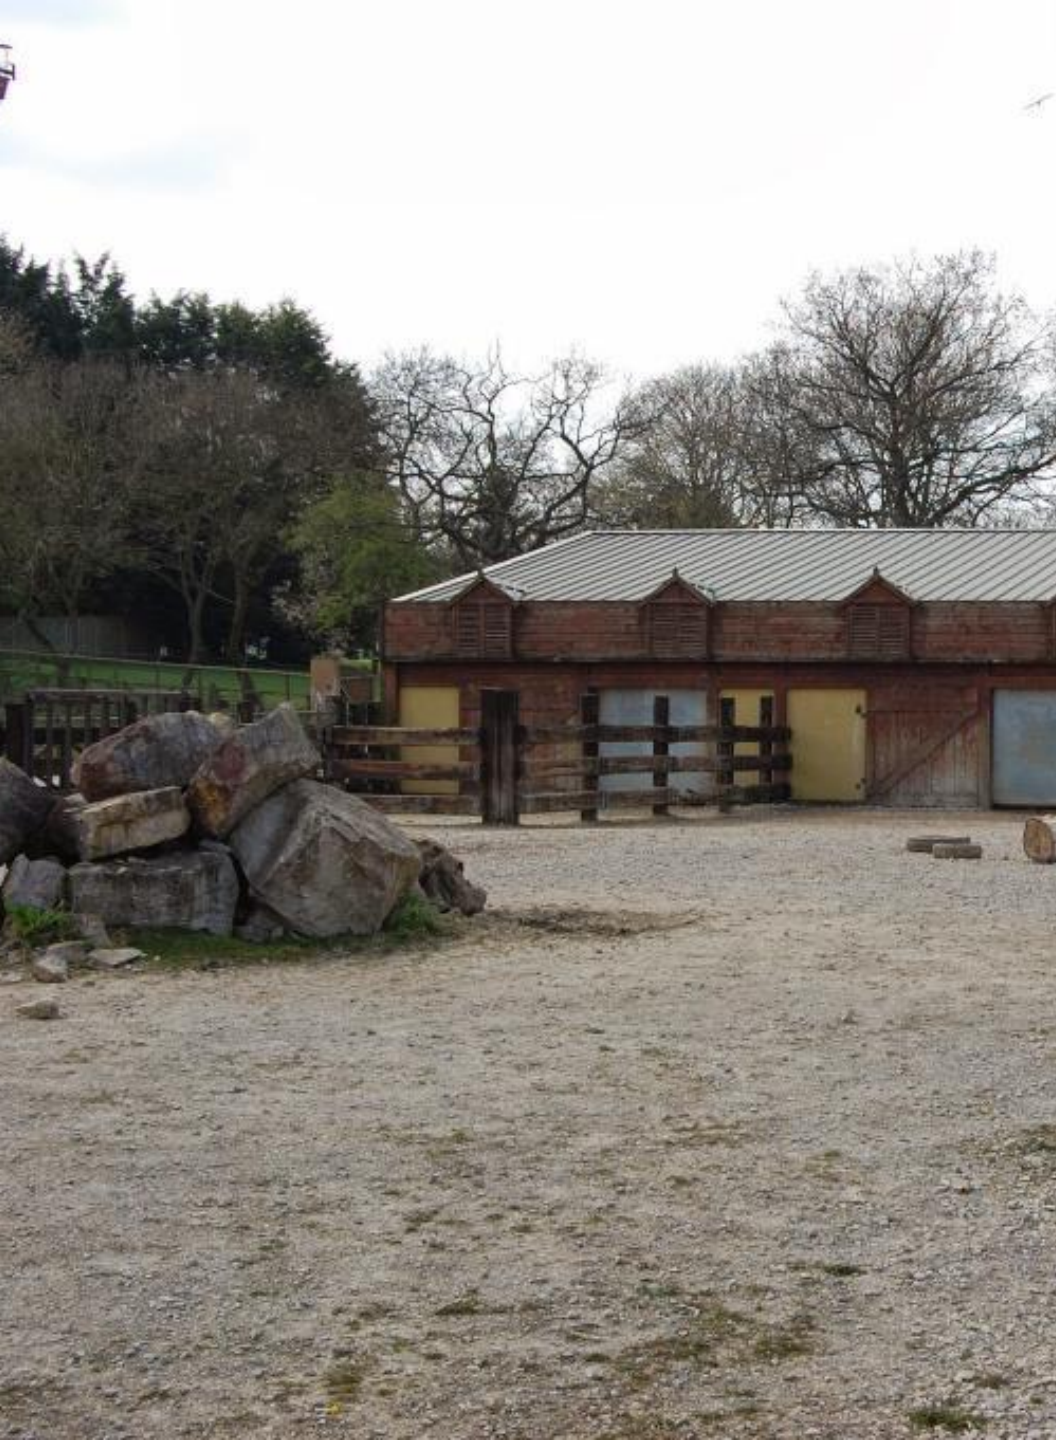

Internal Dimensions

Inside

Total Building = 252m^2

Rhino area = 189m^2

Stalls = 63m^2

1 cm : 2,5 m

Hard Standing Dimensions

Total Area = 1,295m²
Intro area = 100m²