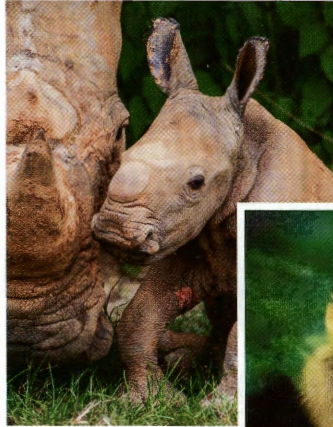

Births & Hatchings

NORTH CAROLINA ZOO

Asheboro, North Carolina

For the second time in 2018, the Zoo announced the birth of a southern white rhino. The female calf was born during the overnight hours of 13 July.

Kit—the calf's mother—gave birth in the Watani Grasslands habitat that is part of the Zoo's public viewing area.

MILWAUKEE COUNTY ZOO

Milwaukee, Wisconsin

The Zoo announced the birth of five Laysan teal ducklings. Critically endangered, Laysan teals are considered the rarest water fowl in the United States. The wild population consists of just 576 Laysan teals. Laysan Island in Hawaii is only 1 ½ miles in size. Conservation efforts moved 28 Laysan teals to Kure Atoll, a mammalian predator-free island, where 19 ducklings have hatched since May 2015.

ZOO DE GRANBY

Granby, Quebec

During the night between 22 and 23 July, a colobus gave birth. Frida, the mother, and Zimwi, the father, were observed having mated a few times last January. Five-year-old Frida arrived at the Zoo in April of 2017 and this is her first offspring. This species is managed by the Species Survival Plan*.

SAN DIEGO ZOO SAFARI PARK

San Diego, California

Animal care staff at the San Diego Zoo Safari Park celebrated the birth of a baby African elephant, born on World Elephant Day. The calf, a male, was born without complications and began nursing shortly after birth. The Safari Park is now home to 13 elephants—four adults and nine youngsters.