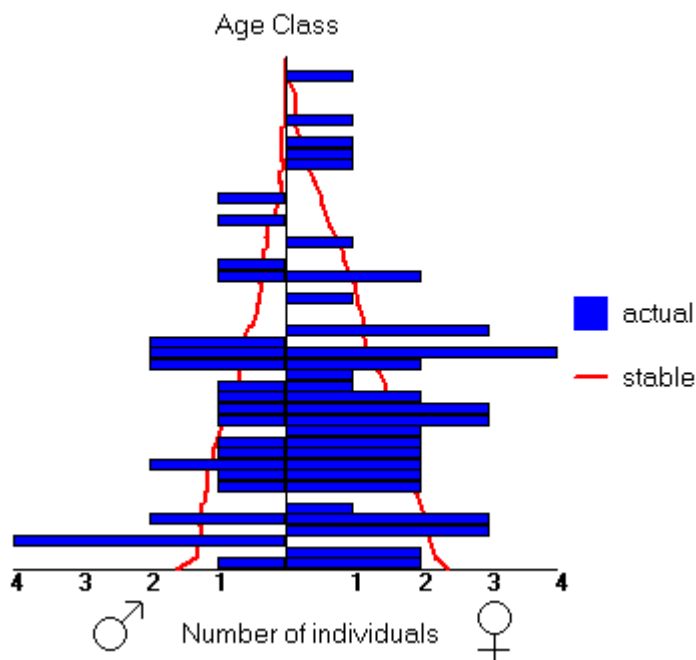

### **Deaths**

Two death occurred during 2009, the old (39 yrs) female ‘*Jimmi*’ and female ‘*Jiddah*’ (16 yrs) both at Dvur Kralove on the 21<sup>st</sup> August and 25<sup>th</sup> December respectively.

## Age structure of the population