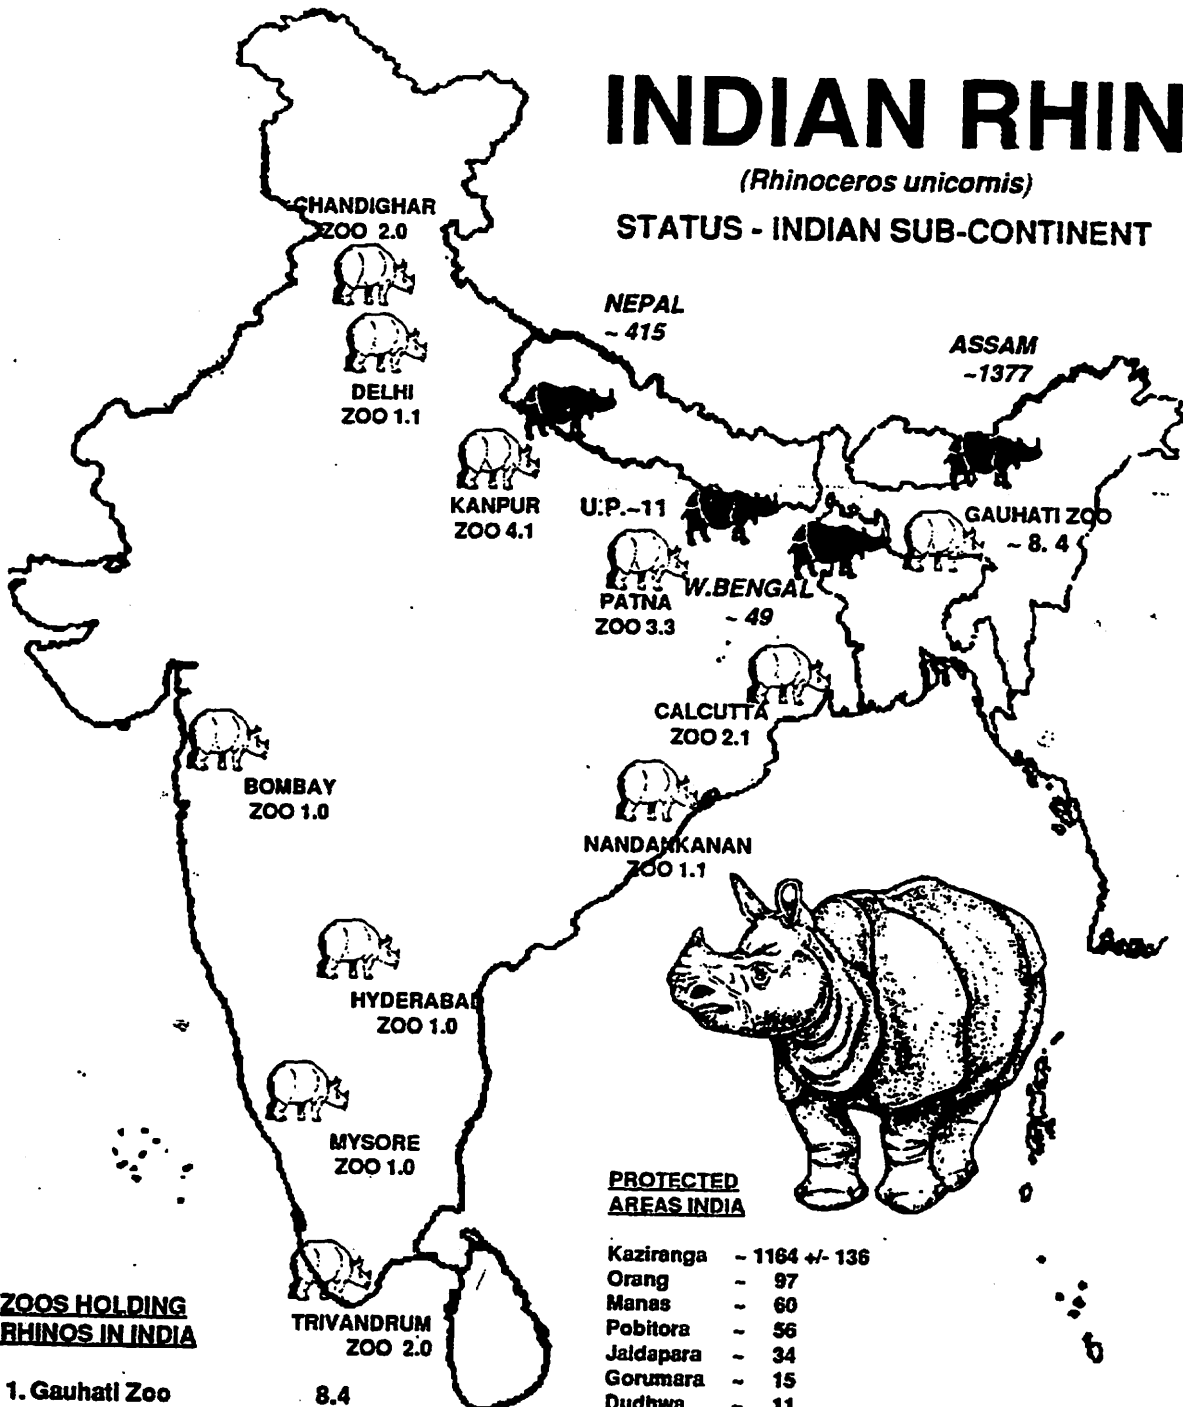

** NR-22 ** Reported as wandering in Bihar forest and taken to zoo

*** NR-28 & NR-31 *** This information was collected from Assam State Zoo in November 1993. The animals were given on sale in November 1993

† Note on this studbook : This listing has been prepared for the Kanpur Zoo, Studbook Keeper, Indian Rhino.

The method followed in this listing was to list only the rhinos living in Indian zoos at this time and their ancestors or founders (if captive born). This was done to facilitate the planning of captive rhino action plans within Indian zoos. Information about rhinos abroad is given in the International Rhino Studbook which is being kept by Basel Zoo, Switzerland if required.

A historical listing of all the rhinos reported to the Kanpur Zoo is given elsewhere.

INDIAN RHINO

(*Rhinoceros unicornis*)

STATUS - INDIAN SUB-CONTINENT

ZOOS HOLDING RHINOS IN INDIA

1. Gauhati Zoo	8.4
2. Patna Zoo	3.3
3. Kanpur Zoo	4.1
4. Calcutta Zoo	2.1
5. Delhi Zoo	1.1
6. Nandankanan Zoo	1.1
7. Chandigarh Zoo	2.0
8. Hyderabad Zoo	1.0
9. Mysore Zoo	1.0
10. Bombay Zoo	1.0
11. Trivandrum Zoo	2.0
Total male/female	26.11